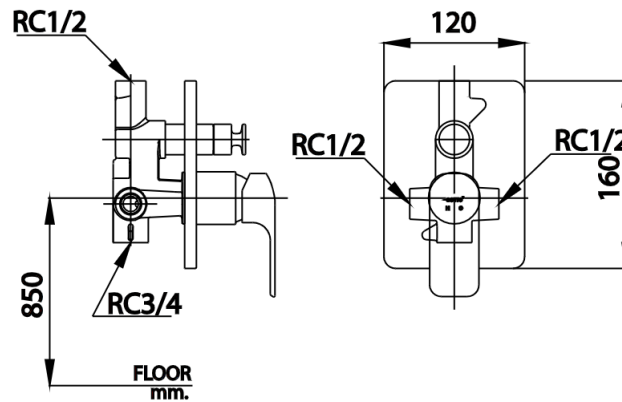

Brand : COTTO, Thailand
Name : Scirroco concealed shower mixer w/
diverter
Item Code : CT2145A_BL
Designer :
Color / Finish: Black
Dimensions : 120 x 160 mm

Product info:

- Concealed shower mixer with diverter

**CONCEALED SINGLE LEVER BATH MIXER
CT 2145 A #BL**

Flushing of pipe must be done before fittings are installed. Failure to do so voids the warranty.

Follow cleaning instructions and avoid using any harmful chemicals.